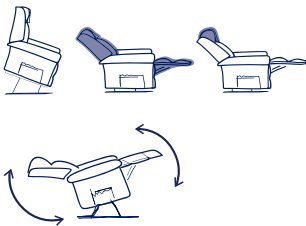

## Dual Action

The Monet Dual Action offers independent headrest function along with recline and tilt. The heating function provides warmth and comfort during the colder months whilst Zero Gravity tilt-in-space positioning creates a feeling of weightlessness and promotes pressure redistribution.

## Features & Benefits

- **Independent Adjustable Headrest** improves comfort whilst watching TV or reading a book.
- **Integrated Lift and Recline** functions for easy sit-to-stand.
- **Extending Legrest** supports more of the lower legs for enhanced comfort.
- **Heating Function** within the backrest provides warmth and comfort during the colder months.
- **Zero Gravity** tilt-in-space positioning creates a feeling of weightlessness and promotes pressure redistribution.
- **Backlit Hand Control** with integrated USB charging point.
- **Lithium Ion Battery Backup** ensures chair can be used in the event of a power outage or if moved between rooms during the day.
- **4 x swivel castors** allow the chair to be moved around with ease.