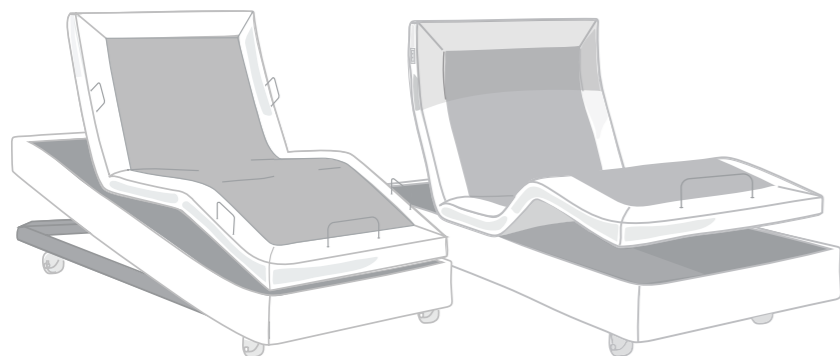

aspire
ComfiMotion®
Collection

We believe that creating a supportive and luxurious sleep environment can significantly improve health and wellbeing.

Our ComfiMotion* Collection is designed to blend seamlessly into the home environment, whilst improving comfort and independence.

TO SCAN QR CODE

- ① Open phone camera
- ② Hover over QR code
- ③ Click on link at the top

CARE

LUXE

Headboards

Mattress Options